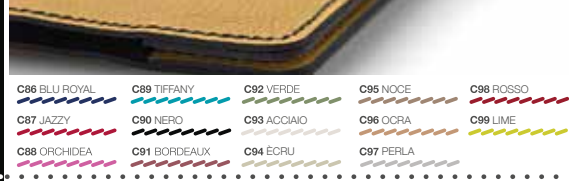

INSERTO IN CARTONCINO
Cardboard insert
Karton Einlagen

C80 SABBIA	C81 CREMA	C82 GREY	C83 WARM GREY	C84 BIANCO

DE1624 OIL GREEN	DE1622 CROCODILE	DE1619 MARRONE	DE1619 MARRONE	DE1612 MAGNOLIA	DE1611 PRUGNA
DE1603 TESTA DI MORO	DE1603 TESTA DI MORO	DE1610 NOCE	DE1601 NERO	DE1607 ROSSO	DE1606 GIULIO
DE1603 TESTA DI MORO	DE1602 BROWN	DE1618 SENAPE	DE1609 ANTRACITE	DE1628 VEILED ROSE	DE1627 CAMEO
DE1640 BORDEAUX	DE1641 SABBIA	DE1642 BLU ROYAL	DE1642 BLU ROYAL	DE1644 JAZZY	DE1644 JAZZY
DE1637 LIME	DE1637 LIME	DE1645 ORCHIDEA	DE1645 ORCHIDEA	DE1643 TIFFANY	DE1643 TIFFANY

Ringbaan Zuid 8 | 6905 DB Zevenaar | Netherlands
info@horecalab.nl | +31 316 514000

HorecaLAB
Gelderland | Internationale Accounts | Key Accounts
Freek Span +31 6 10 91 25 35 | freek@horecalab.nl
Yvonne Span +31 6 10 48 87 21 | yvonne@horecalab.nl
Andor Luisig +31 6 42 31 25 60 | andor@horecalab.nl

HorecaLAB Zuid NL,
Brabant | Limburg
Maarten Blom +31 6 24 43 38 00 | maarten@horecalab.nl
Marloes Blom +31 6 24 43 51 38 | marloes@horecalab.nl

HorecaLAB Noord Oost NL,
Overijssel | Drenthe | Groningen | Friesland
Marc te Brake +31 6 41 93 50 72 | marc@horecalab.nl

HorecaLAB Zuid West NL,
Zuid Holland | Zeeland
George Zevenbergen +31 6 53 84 44 57 | george@horecalab.nl
Monique Zevenbergen +31 6 25 18 00 20 | monique@horecalab.nl

HorecaLAB Noord West NL,
Noord Holland | Utrecht | Flevoland
Rob Noordewier +31 6 13 86 77 30 | rob@horecalab.nl

WWW.HORECALAB.NL

HORECA LAB